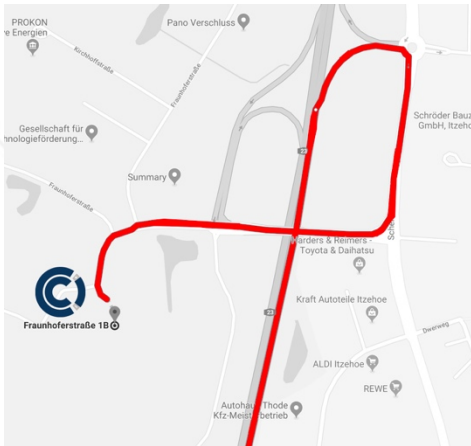

#### BY PLANE

From Hamburg airport take a rental car and drive direction highway A7 (Flensburg / Hannover), follow A7 southwards (direction: Hannover) to interchange "Nord-West". Change to the highway A23 northwards (direction: Husum / Heide) and leave at exit "Itzehoe Nord". Now follow the description "by car", from southern direction; total distance: approx. 64 km.

#### BY CAR

CUSTOMCELLS® is located 500 meters west of the highway A23 within eyeshot of the highway exit "Itzehoe-Nord". Electric cars are welcome. Charge your car for free.

#### From northern direction:

Leave at exit "Itzehoe-Nord" and turn right.

#### From southern direction:

Leave at exit "Itzehoe-Nord" and take the 1st exit of the roundabout, direction: Itzehoe. At the next crossing (about 100m distance) turn right and follow the street without turning left or right and use the parking space at the end of the street.