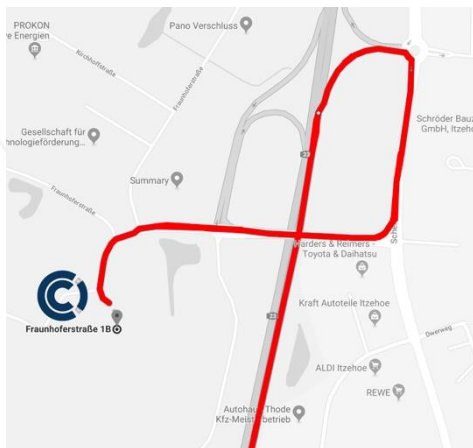

HOW TO ARRIVE TO CUSTOMCELLS®

BY TRAIN

ICE- and IC-trains from Hamburg Main Railway Station 1h and Hamburg-Altona 45min. From there connecting trains to Itzehoe every hour. From Itzehoe railway station take a taxi to CUSTOMCELLS® - Fraunhoferstraße 1c.

BY PLANE

From Hamburg airport take a rental car and drive direction highway A7 (Flensburg / Hannover), follow A7 southwards (direction: Hannover) to interchange "Nord-West". Change to the highway A23 northwards (direction: Husum / Heide) and leave at exit "Itzehoe Nord". Now follow the description "by car", from southern direction; total distance: approx. 64 km.

BY CAR

CUSTOMCELLS® is located 500 meters west of the highway A23 within eyeshot of the highway exit "Itzehoe-Nord". Electric cars are welcome. Charge your car for free.

From northern direction:

Leave at exit "Itzehoe-Nord" and turn right and use the parking space at the office Fraunhoferstraße 1c by using the bell "CUSTOMCELLS" at the parking entrance.

From southern direction:

Leave at exit "Itzehoe-Nord" and take the 1st exit of the roundabout, direction: Itzehoe. At the next crossing (about 100m distance) turn right and follow the street without turning left or right and use the parking space at the office Fraunhoferstraße 1c by using the bell "CUSTOMCELLS" at the parking entrance.